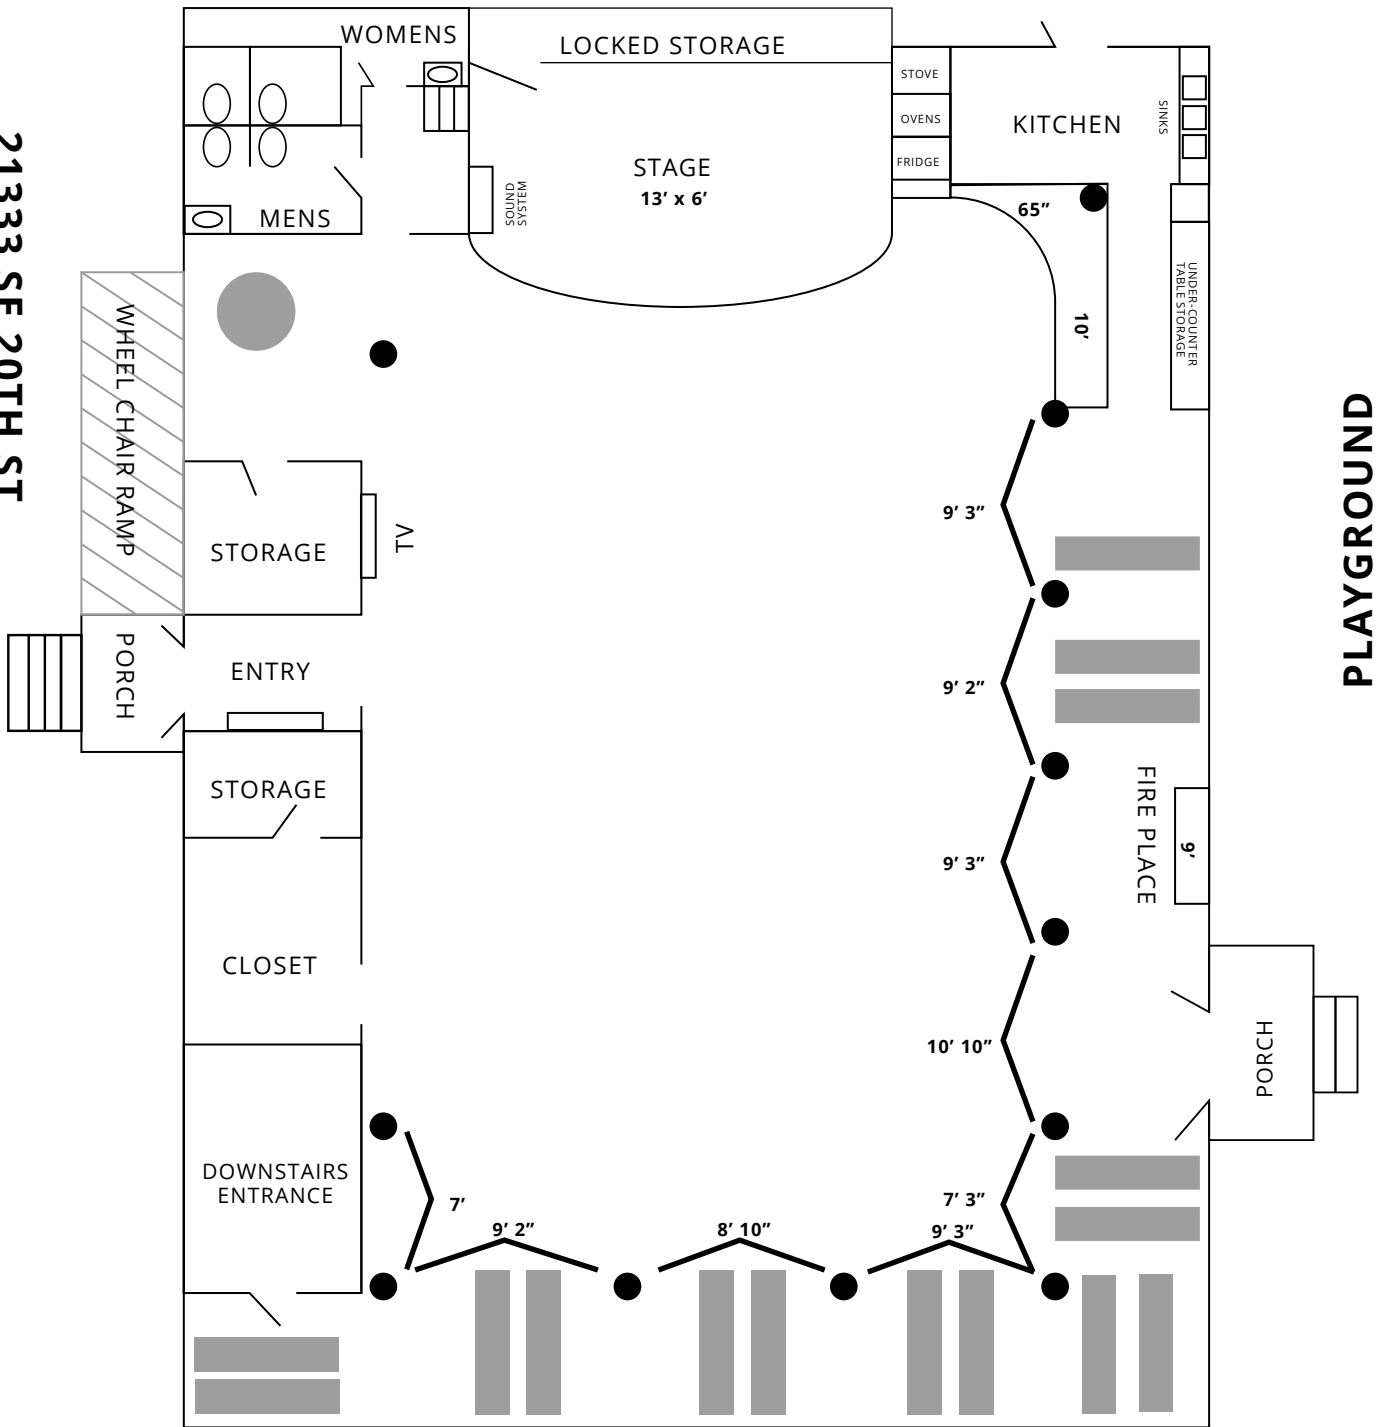

21333 SE 20TH ST

15 - 8' long tables, 150 chairs

■ = Table ● = Pillar

#### CLEAN UP:

- Place 15 tables in their original position as noted in this diagram
- Place chairs on table tops - 10 chairs on each table
- Empty all trash and waste containers - take to dumpster
- Sweep floors
- Take down all decorations
- Deep clean kitchen
- \*All event trash inside and outside needs to be picked up and placed in a trash can